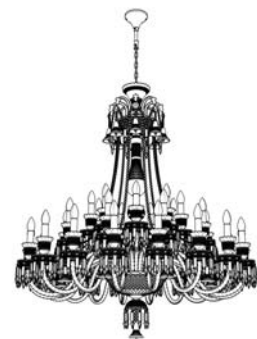

TYPE: L 676/36/03/AD1	DIAMETER/WIDTH: 135 cm	HEIGHT: 150 cm	LENGTH: –
FIXING: chain	WEIGHT/NETTO: 56 kg	DEPTH: –	
LIGHT SOURCES: 36xE14/MAX 40 W (not included)	PACKAGING: 130x45x45 cm 76x58x60 cm	WEIGHT/BRUTTO: 72 kg