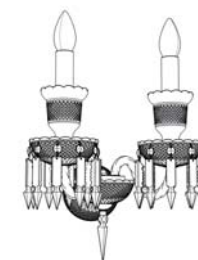

TYPE: N 676/2w/03/AD1 N	DIAMETER/WIDTH: 35 cm	HEIGHT: 40 cm	LENGTH: -
FIXING: -	WEIGHT/NETTO: 2,5 kg	DEPTH: 41 cm	
LIGHT SOURCES: 2xE14/MAX 40 W (not included)	PACKAGING: 40x40x25 cm	WEIGHT/BRUTTO: 3 kg