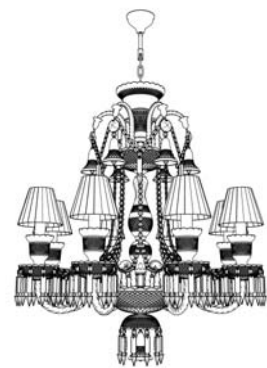

TYPE: N 678/2/03 N	DIAMETER/WIDTH: 38 cm	HEIGHT: 32 cm	LENGTH: -
FIXING: -	WEIGHT/NETTO: 2 kg	DEPTH: -	
LIGHT SOURCES: 2xE14/MAX 40 W (not included)	PACKAGING: 33x20x20 cm	WEIGHT/BRUTTO: 3 kg	

bohemian tradition

TYPE: N 678/1w/03	DIAMETER/WIDTH: 13 cm	HEIGHT: 31 cm	LENGTH: -
FIXING: -	WEIGHT/NETTO: 1,5 kg	DEPTH: 21 cm	
LIGHT SOURCES: 1xE14/MAX 40 W (not included)	PACKAGING: 25x20x20 cm	WEIGHT/BRUTTO: 2,5 kg	

TYPE: S 678/9/03 K TN	DIAMETER/WIDTH: 74 cm	HEIGHT: 180 cm	LENGTH: -
FIXING: -	WEIGHT/NETTO: 38 kg	DEPTH: -	
LIGHT SOURCES: 9xE14/MAX 40 W (not included)	PACKAGING: 40x40x100 cm	WEIGHT/BRUTTO: 41 kg	