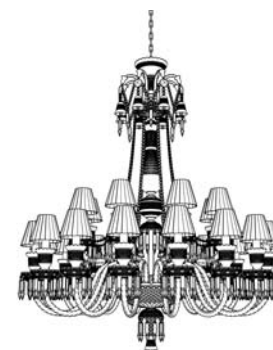

TYPE: L 676/16+8/03/E3 S	DIAMETER/WIDTH: 130 cm	HEIGHT: 150 cm	LENGTH: –
FIXING: chain	WEIGHT/NETTO: 50 kg	DEPTH: –	
LIGHT SOURCES: 24xE14/MAX 40 W (not included)	PACKAGING: 120x80x65 cm	WEIGHT/BRUTTO: 58 kg