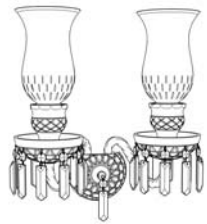

TYPE: N 678/2/03 T	DIAMETER/WIDTH: 38 cm	HEIGHT: 40 cm	LENGTH: -
FIXING: -	WEIGHT/NETTO: 3 kg	DEPTH: -	
LIGHT SOURCES: 2xE14/MAX 40 W (not included)	PACKAGING: 45x25x20 cm	WEIGHT/BRUTTO: 4 kg	

bohemian tradition