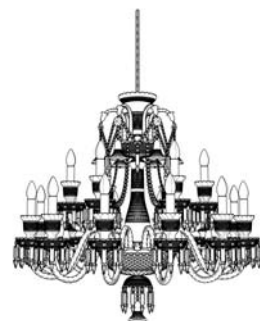

Majesty of Brilliance

bohemian tradition

TYPE: L 676/12+6/03/AD4 N	DIAMETER/WIDTH: 110 cm	HEIGHT: 100 cm	LENGTH: -
FIXING: chain	WEIGHT/NETTO: 33 kg	DEPTH: -	
LIGHT SOURCES: 18xE14/MAX 40 W (not included)	PACKAGING: 76x58x60 cm	WEIGHT/BRUTTO: 36 kg