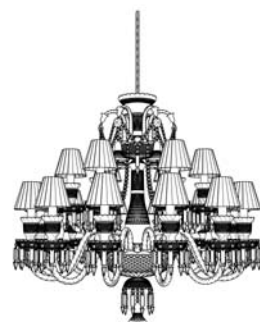

TYPE: L 676/12+6/03/AD4 S	DIAMETER/WIDTH: 110 cm	HEIGHT: 100 cm	LENGTH: -
FIXING: chain	WEIGHT/NETTO: 35 kg	DEPTH: -	
LIGHT SOURCES: 18xE14/MAX 40 W (not included)	PACKAGING: 76x58x60 cm	WEIGHT/BRUTTO: 38 kg	

bohemian tradition