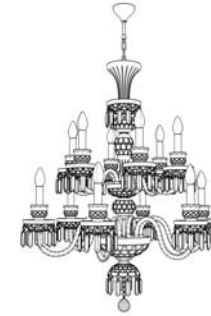

TYPE: L 678/6+6/03	DIAMETER/WIDTH: 85 cm	HEIGHT: 105 cm	LENGTH: -
FIXING: chain	WEIGHT/NETTO: 19 kg	DEPTH: -	
LIGHT SOURCES: 12xE14/MAX 40 W (not included)	PACKAGING: 76x58x40 cm	WEIGHT/BRUTTO: 22 kg