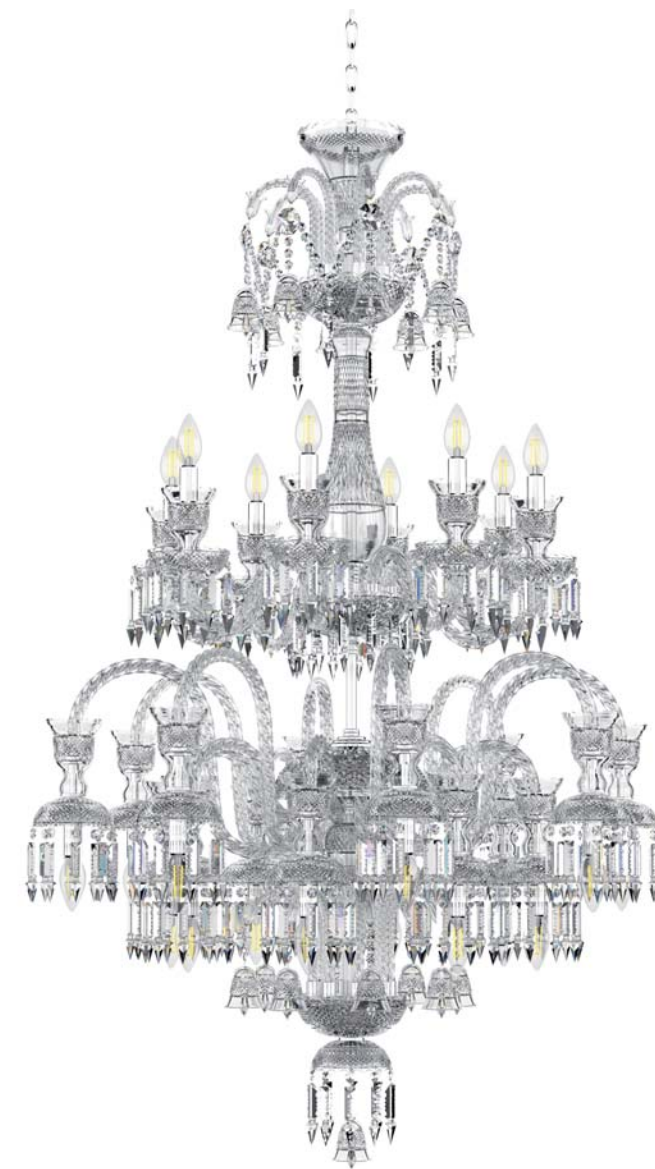

L 676/12+6/03/AD7 N
Diameter: 100 cm
Height: 155 cm
Weight: 35 kg

*Elite
Bohemia*

L 676/18/03/AD SN black
Diameter: 100 cm
Height: 110 cm
Weight: 31 kg

L 676/20/03/AD N
Diameter: 110 cm
Height: 90 cm
Weight: 33 kg

Majesty of Brilliance

L 676/16+8/03/AD S
Diameter: 108 cm
Height: 118 cm
Weight: 44 kg

L 676/16+8/03/AD4 N
Diameter: 120 cm
Height: 110 cm
Weight: 45 kg

*Elite
Bohemia*

L 676/16+8/03/E3 S
Diameter: 130 cm
Height: 150 cm
Weight: 50 kg

Majesty of Brilliance

L 676/16+8/03/AD7/2 N
Diameter: 100 cm
Height: 160 cm
Weight: 54 kg

L 676/24/03/AD N
Diameter: 130 cm
Height: 90 cm
Weight: 36 kg

L 676/24/03/AD6 N
Diameter: 120 cm
Height: 90 cm
Weight: 35 kg