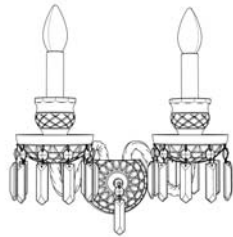

TYPE: N 678/2/03 N	DIAMETER/WIDTH: 38 cm	HEIGHT: 32 cm	LENGTH: -
FIXING: -	WEIGHT/NETTO: 2 kg	DEPTH: -	
LIGHT SOURCES: 2xE14/MAX 40 W (not included)	PACKAGING: 33x20x20 cm	WEIGHT/BRUTTO: 3 kg	

bohemian tradition