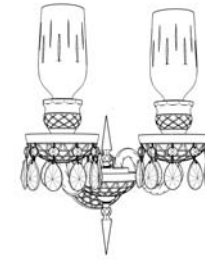

bohemian tradition

TYPE: L 678/24/03 T	DIAMETER/WIDTH: 120 cm	HEIGHT: 110 cm	LENGTH: -
FIXING: chain	WEIGHT/NETTO: 47 kg	DEPTH: -	
LIGHT SOURCES: 24xE14/MAX 40 W (not included)	PACKAGING: 76x58x60 cm 76x58x40 cm	WEIGHT/BRUTTO: 50 kg	

TYPE: L 678/24/03/AB3 TN	DIAMETER/WIDTH: 120 cm	HEIGHT: 110 cm	LENGTH: -
FIXING: chain	WEIGHT/NETTO: 47 kg	DEPTH: -	
LIGHT SOURCES: 24xE14/MAX 40 W (not included)	PACKAGING: 76x58x60 cm 76x58x40 cm	WEIGHT/BRUTTO: 50 kg	

Light of Diamond

bohemian tradition

TYPE: L 678/20+10/03 TN	DIAMETER/WIDTH: 140 cm	HEIGHT: 140 cm	LENGTH: -
FIXING: chain	WEIGHT/NETTO: 61 kg	DEPTH: -	
LIGHT SOURCES: 30xE14/MAX 40 W (not included)	PACKAGING: 120x80x65 cm	WEIGHT/BRUTTO: 64 kg	

TYPE: N 678/2/03 T	DIAMETER/WIDTH: 38 cm	HEIGHT: 40 cm	LENGTH: -
FIXING: -	WEIGHT/NETTO: 3 kg	DEPTH: -	
LIGHT SOURCES: 2xE14/MAX 40 W (not included)	PACKAGING: 45x25x20 cm	WEIGHT/BRUTTO: 4 kg	

bohemian tradition