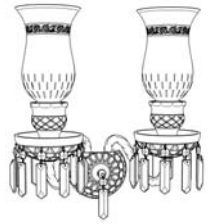

Light of Diamond

bohemian tradition

TYPE: N 678/2/03/AB T	DIAMETER/WIDTH: 38 cm	HEIGHT: 40 cm	LENGTH: -
FIXING: -	WEIGHT/NETTO: 3 kg	DEPTH: -	
LIGHT SOURCES: 2xE14/MAX 40 W (not included)	PACKAGING: 45x25x20 cm	WEIGHT/BRUTTO: 4 kg