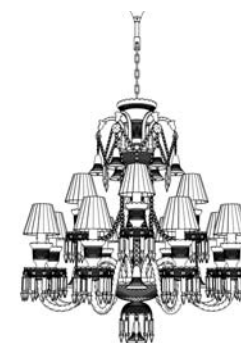

TYPE: L 676/8+4/03/AD4 S	DIAMETER/WIDTH: 96 cm	HEIGHT: 110 cm	LENGTH: –
FIXING: chain	WEIGHT/NETTO: 24 kg	DEPTH: –	
LIGHT SOURCES: 12xE14/MAX 40 W (not included)	PACKAGING: 76x58x60 cm	WEIGHT/BRUTTO: 27 kg